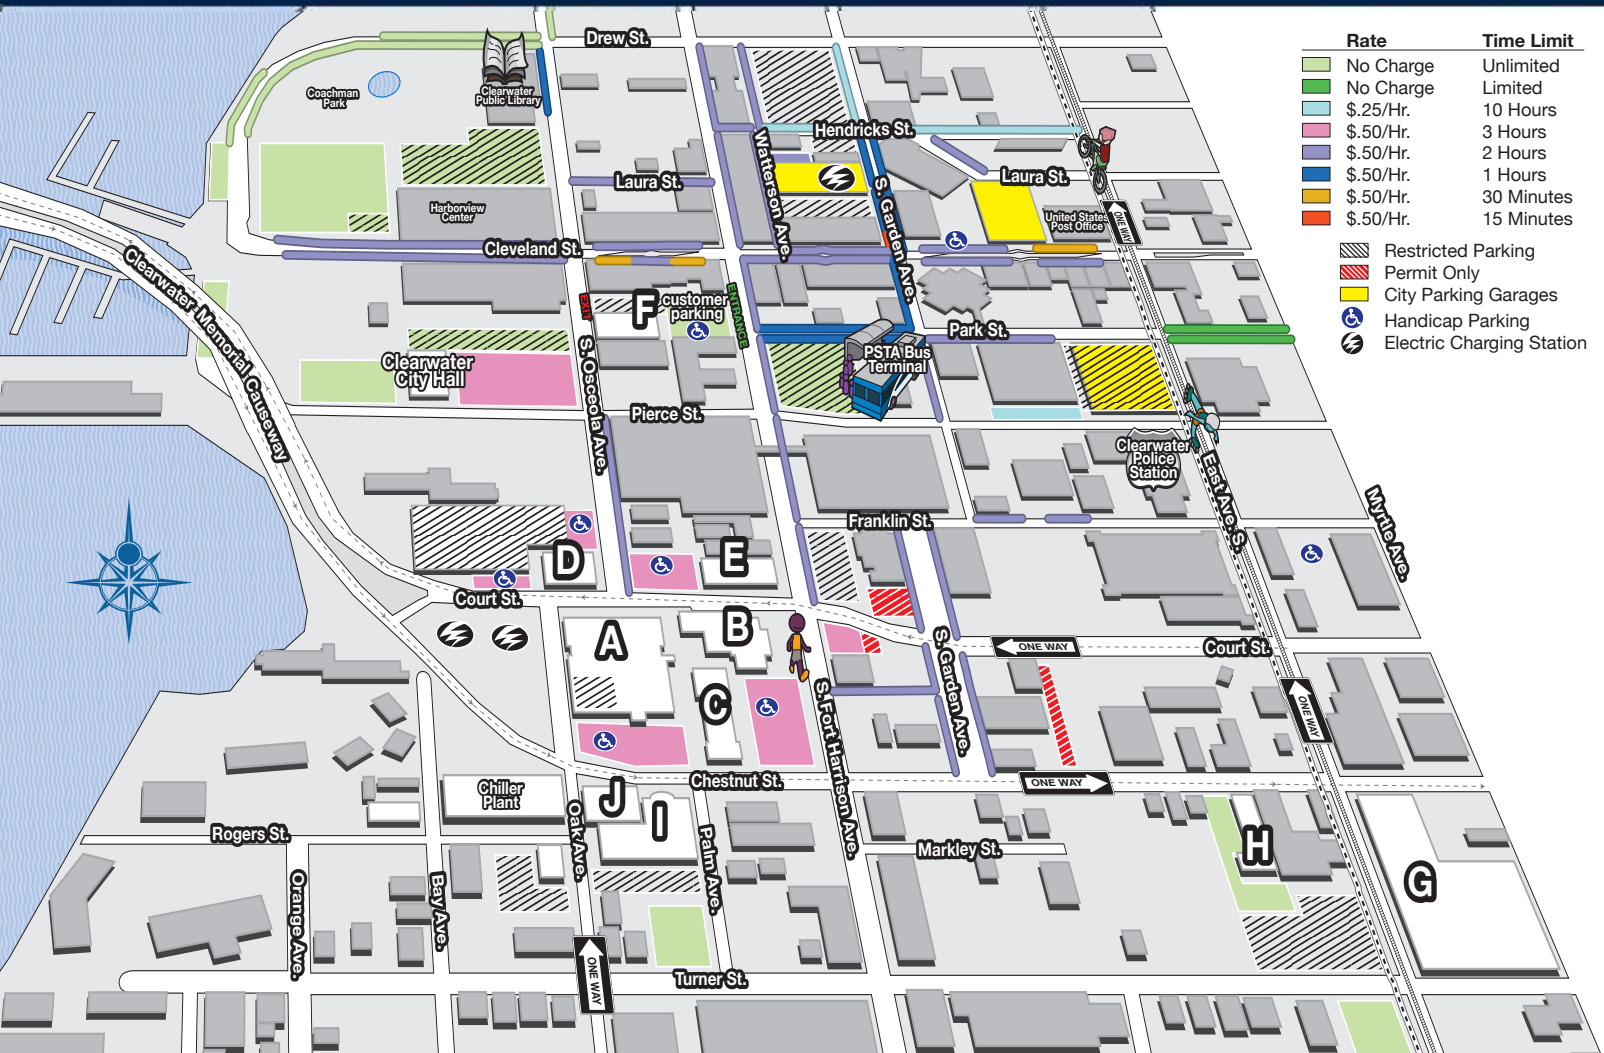

DOWNTOWN CLEARWATER LOCATIONS

Rate	Time Limit
No Charge	Unlimited
No Charge	Limited
\$.25/Hr.	10 Hours
\$.50/Hr.	3 Hours
\$.50/Hr.	2 Hours
\$.50/Hr.	1 Hours
\$.50/Hr.	30 Minutes
\$.50/Hr.	15 Minutes

	Restricted Parking
	Permit Only
	City Parking Garages
	Handicap Parking
	Electric Charging Station