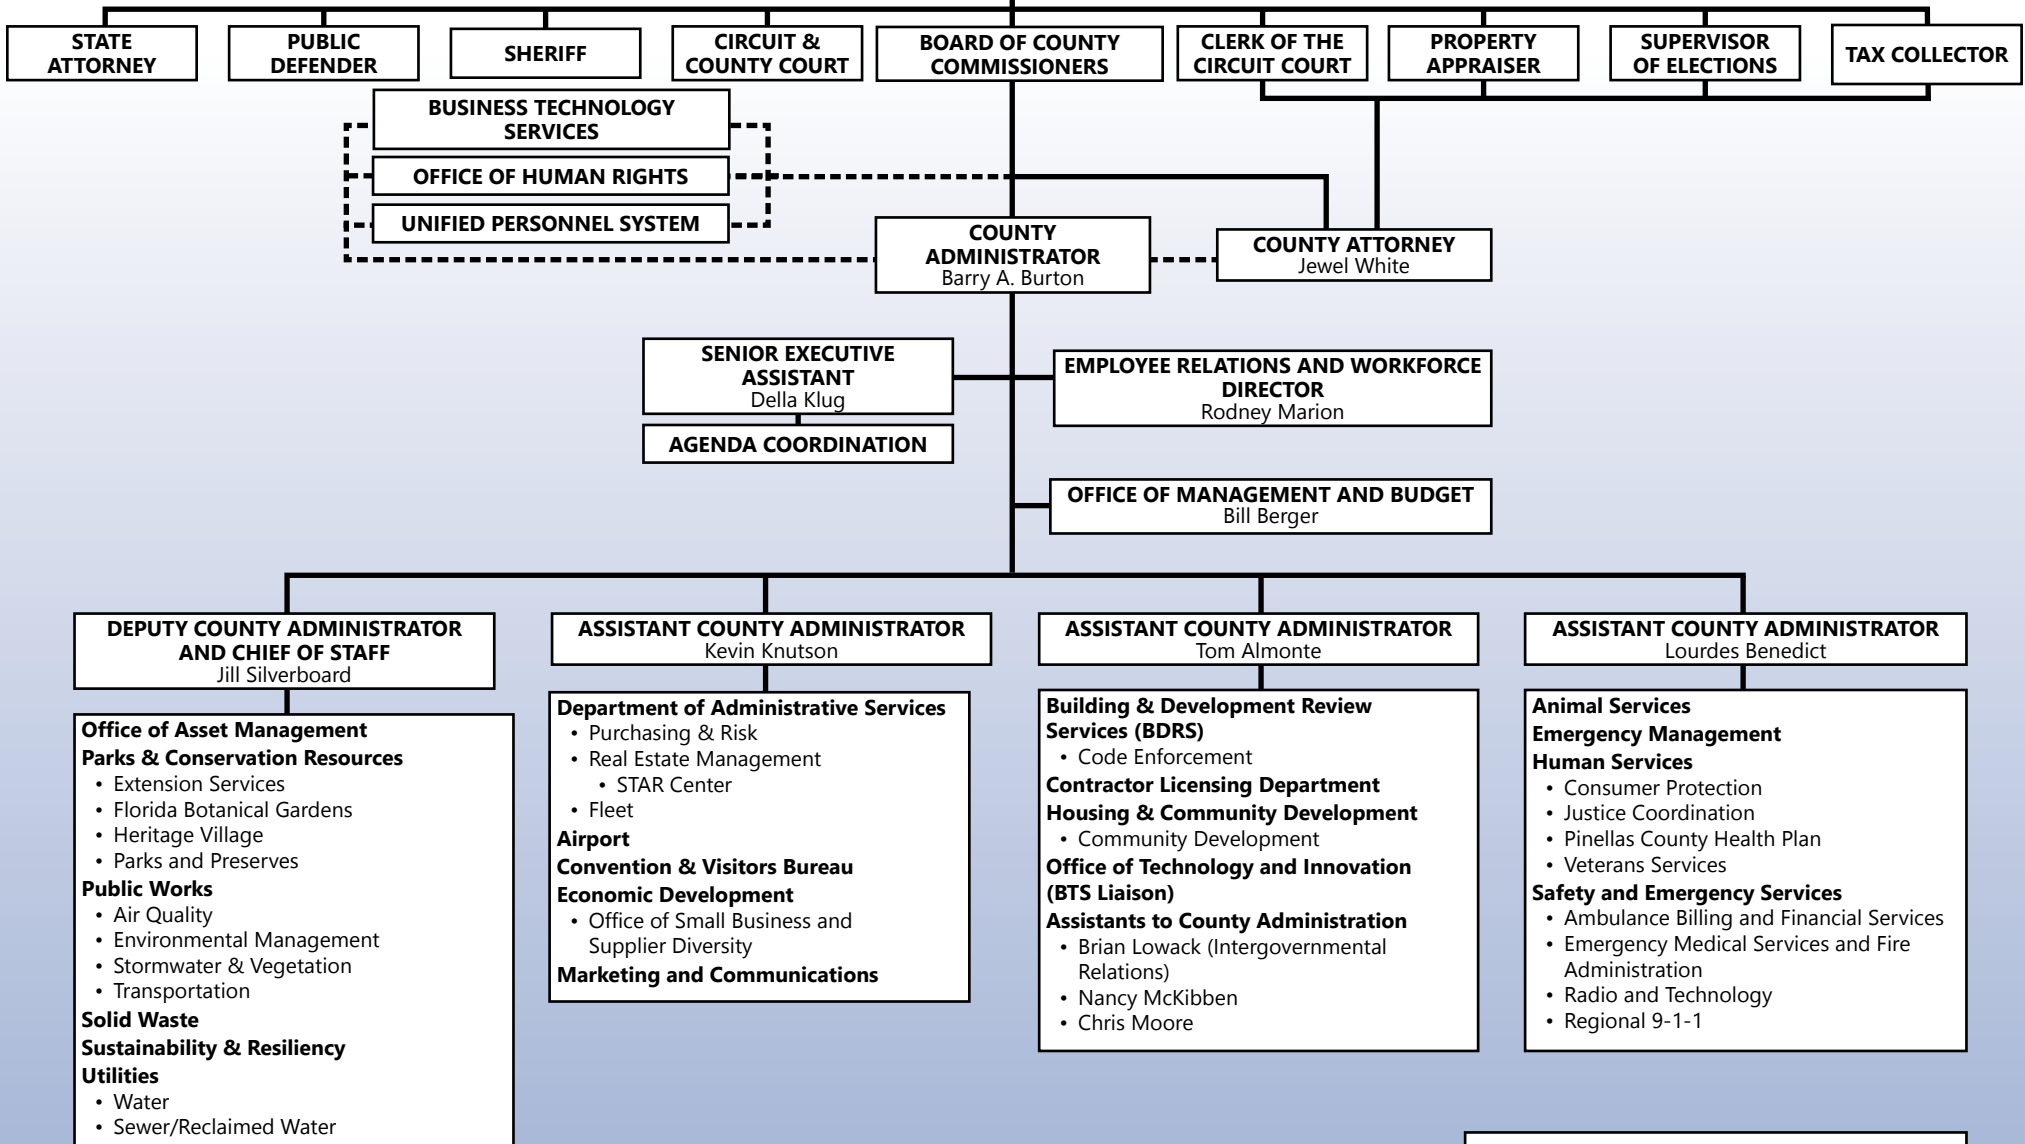

Government Organizational Chart

CITIZENS

LEGEND
 ——— DIRECT AUTHORITY
 - - - - - COORDINATION RESPONSIBILITY