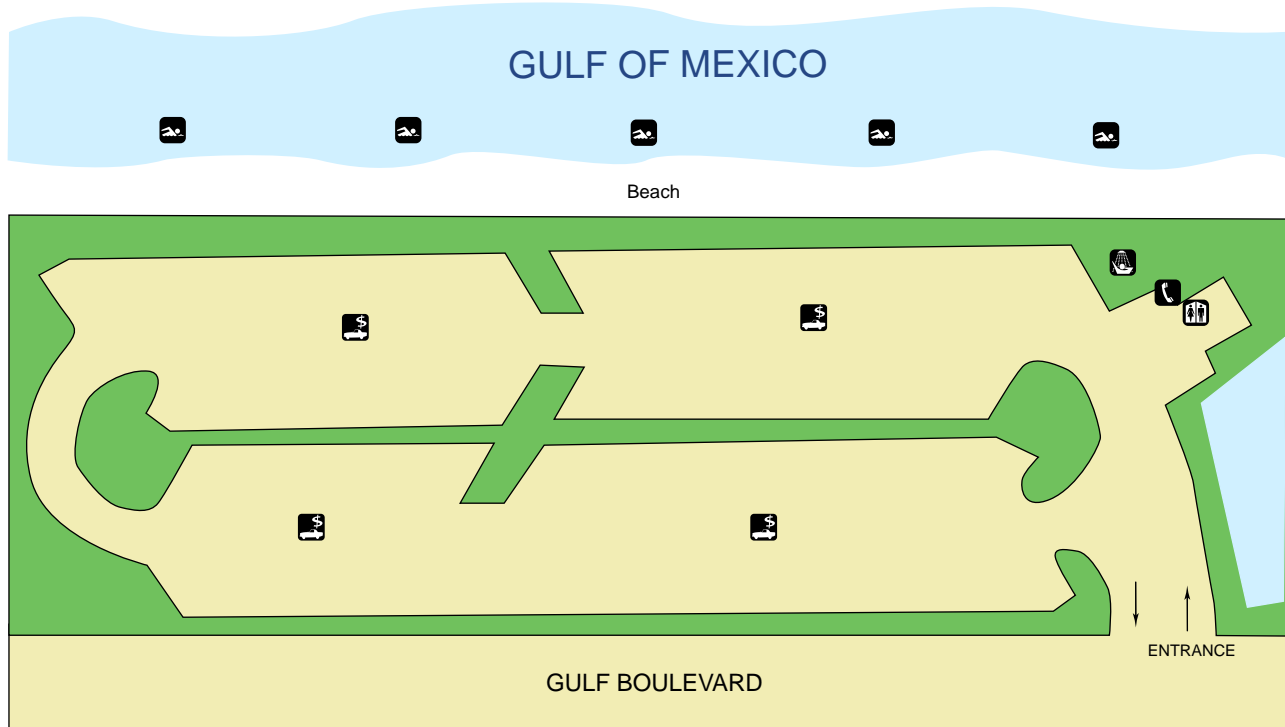

MADEIRA BEACH ACCESS

14400 Gulf Boulevard
Madeira Beach, Florida 33708-2146

NORTH

MAP NOT TO SCALE

LEGEND		
✓		Parking Fee Charged
✓		Restroom
✓		Showers
✓		Swimming
✓		Telephone